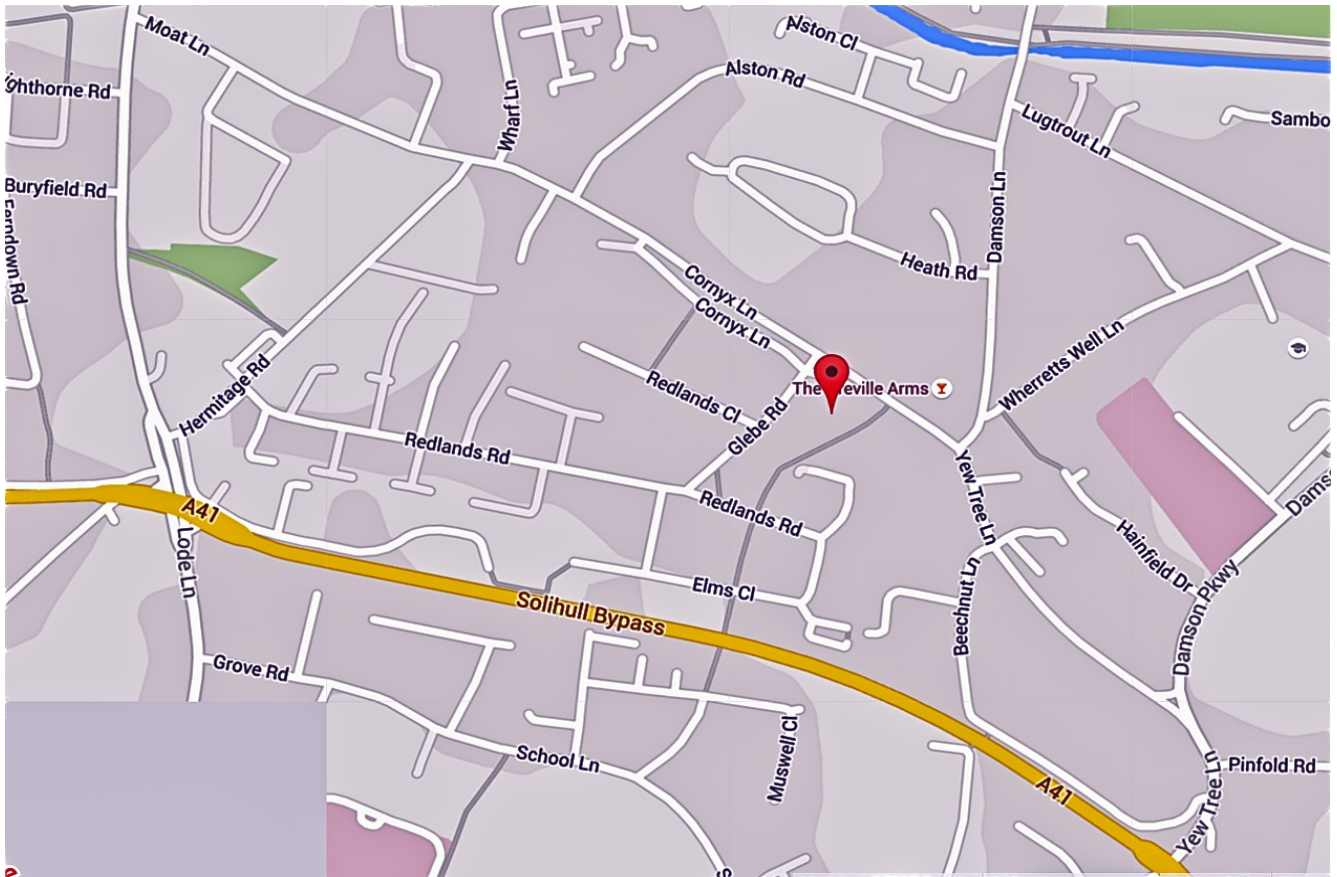

## MAP 2. Elmdon Heath Community Centre Hall B91 2SF

Bus stop for: X1, 37, 49 & 72, are top left in Lode La close by Moat Lane, which becomes Cornyx La.

To walk Lode Lane to the hall takes 4 to 6 mins. Hall is pointed to in Cornyx Lane.

## MAP 3. Bus stops by hall in Cornyx La. Hourly 966 to / from the **Brummie Contras**

**GREY LINE ENDING IN CORNYX LA IS FOOT/CYCLE PATH FROM SOLIHULL. IT UNDERPASSES THE A41.**

THESE ARE **CARRY-MAPS** for car/cycle/bus. **MORE PUBLIC TRANSPORT DETAILS AT: [www.brummiecontras.co.uk](http://www.brummiecontras.co.uk)**