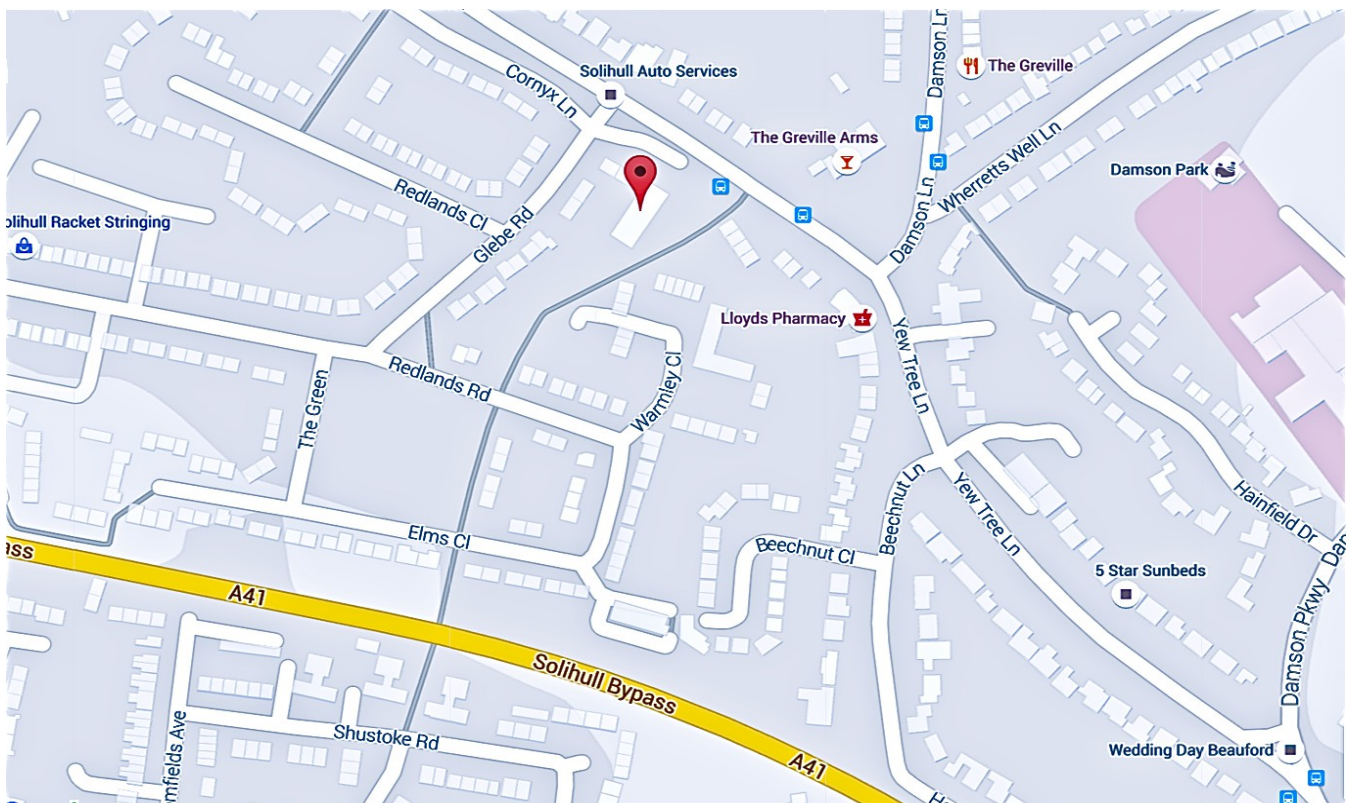

## MAP 2. Elmdon Heath Community Centre Hall B91 2SF

Bus stop for: X1, 37, 49 & 72, are top left in Lode La close by Moat Lane, which becomes Cornyx La.

To walk Lode Lane to the hall takes 4 to 6 mins. Hall is pointed to in Cornyx Lane.

## MAP 3. Bus stops by hall in Cornyx La. Hourly 966 to / from the **Brummie Contras**

**GREY LINE ENDING IN CORNYX LA IS FOOT/CYCLE PATH FROM SOLIHULL. IT UNDERPASSES THE A41.**

THESE ARE **CARRY-MAPS** for car/cycle/bus. **MORE PUBLIC TRANSPORT DETAILS AT: [www.brummiecontras.co.uk](http://www.brummiecontras.co.uk)**