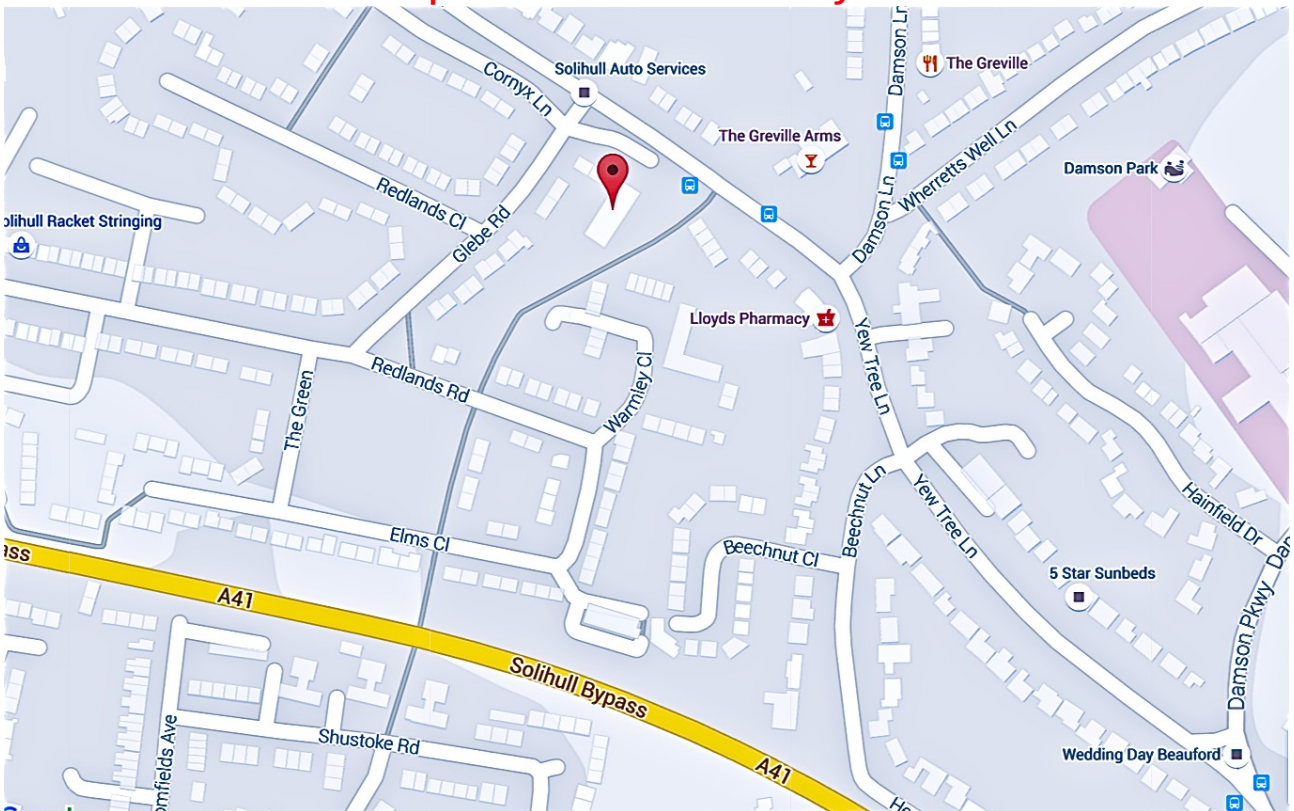

# Elmdon Heath Community Centre. B912SF

Hall is pointed out in Cornyx Lane.

A venue move deeply disappoints - but this may be our best prospect to retain a future for

**“Brummie Contrás”**.

MANY PROBLEMS ASSOCIATED WITH TRYING TO CONTINUE AT THE CHAPLAINCY are OUTLINED on WEBSITE